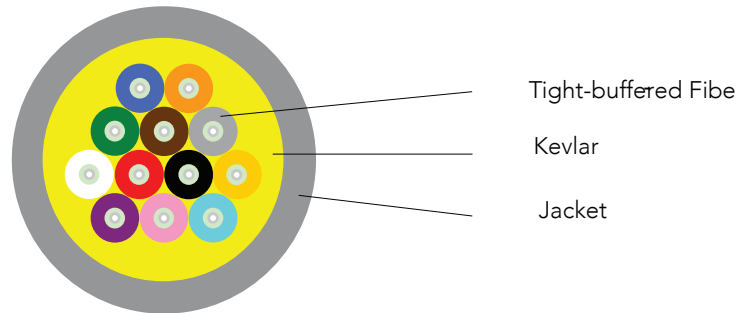

12-fiber Distribution Cable

Profile View

Cable Parameters

Items		Specifications
Fiber Type		50/125 OM3
Fiber Count		12
Tight-buffered Fiber	Dimension	900±50µm
	Material	LSZH
	Color	Blue, orange, green, brown, gray, white, red, black, yellow, violet, pink, aqua
Strength Member		Kevlar
Jacket	Dimension	6.3±0.2mm
	Material	LSZH
	Color	Black

Mechanical and Environmental Characteristics

Items	Unite	Specifications
Tension (Long Term)	N	200
Tension (ShortTerm)	N	660
Crush (Long Term)	N/10cm	300
Crush (Short Term)	N/10cm	1000
	mm	20D
Min. Bend Radius (Static)	mm	10D
Storage temperature	°C	-20~+60
Installation temperature	°C	-10~+50
Operation temperature	°C	-20~+60